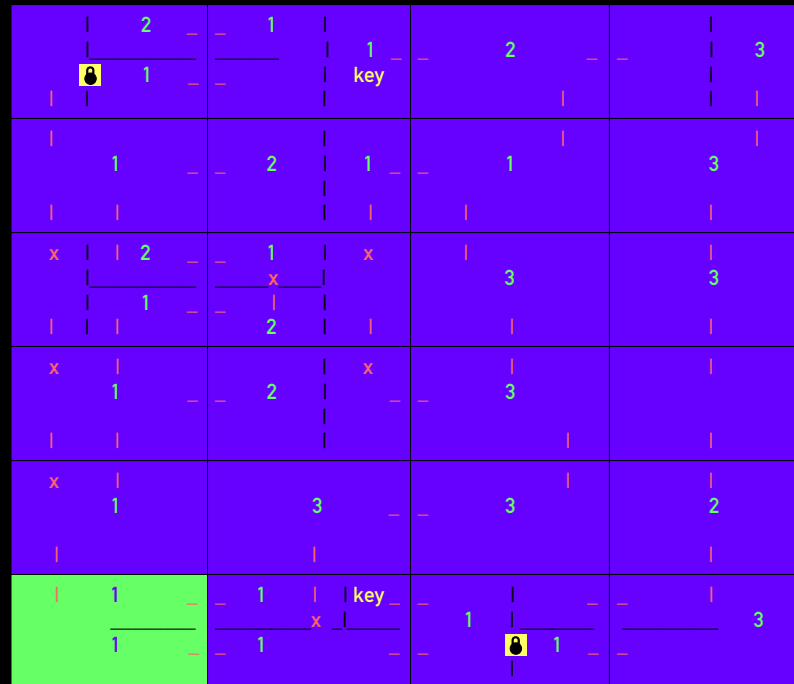

# CHERIL PERILS

LEVEL 1 - THE CITY

54 enemies

# CHERIL PERILS

LEVEL 2 - THE FACTORY

49 enemies

# CHERIL PERILS

LEVEL 3 - THE FOREST

46 enemies

1	1	1 x 1	2 x 1	1 x 1	2 1	1 1	1 1
2 1	2	2 x	key 2 x	2 x	key 1 x 1		1 1 be sure to go up first!
1	3	1	1 1	2 1	1 1	1	2