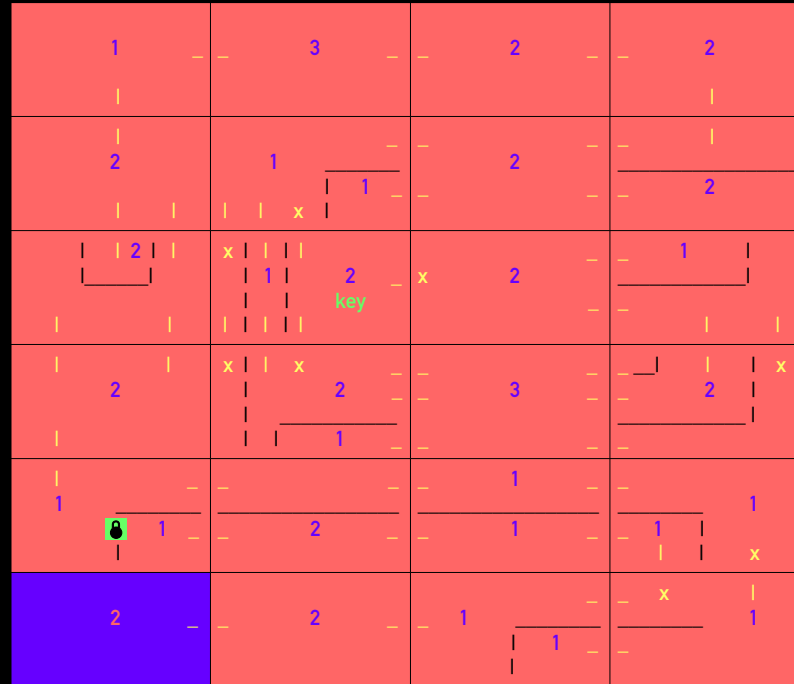

# CHERIL PERILS

LEVEL 1 - THE CITY

54 enemies

# CHERIL PERILS

LEVEL 2 - THE FACTORY

49 enemies

# CHERIL PERILS

LEVEL 3 - THE FOREST

46 enemies

1	1	1 x 1	2 x 1	1 x 1	2 1	1 1	1 1
2 1	2	2 x	key 2 x	2 x	key 1 x 1		1 1 be sure to go up first!
1	3	1	1 1	2 1	1 1	1	2